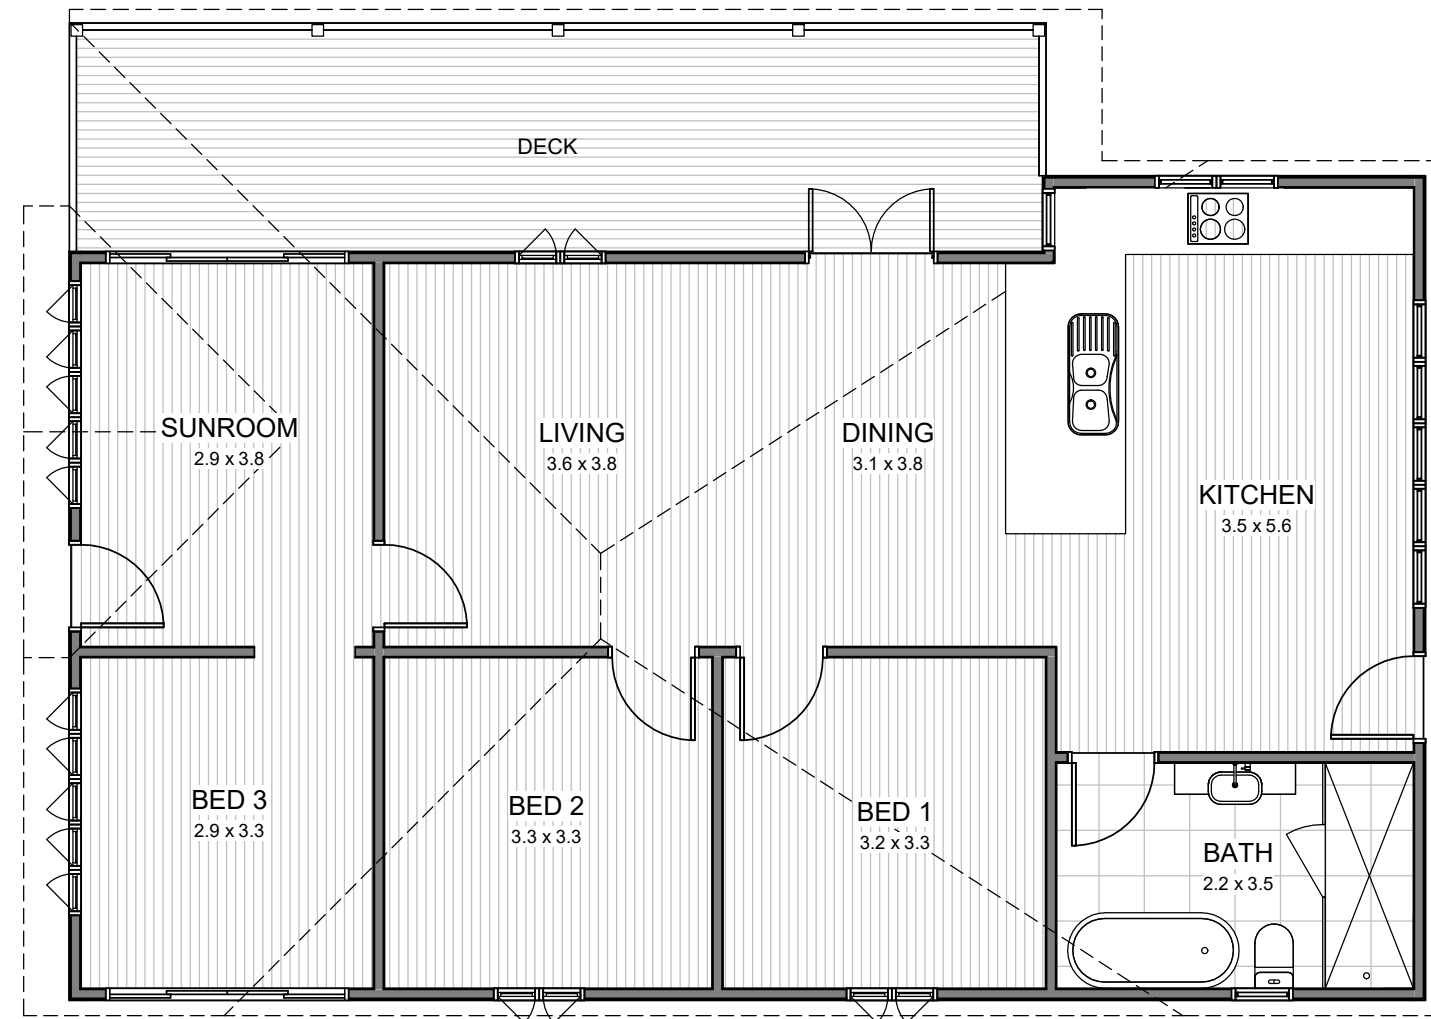

# WINDEMERE

102.8m<sup>2</sup>  
3 BED  
1 BATH