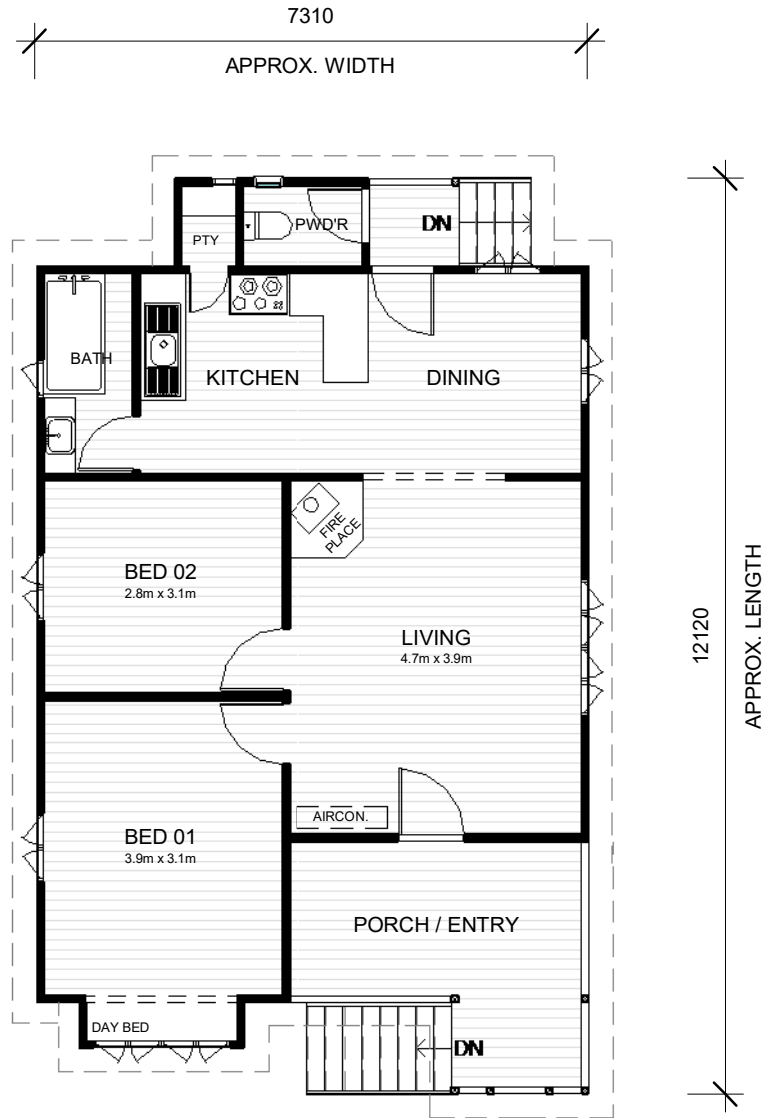

79.1m²

-  2
-  1
-  1

2900 CEILING

ARTIST IMPRESSION ONLY ©MATT BRADLEY DESIGNS PTY LTD

DELTA

www.mattbradleydesigns.com.au - 04 8855 4020

www.queenslandhouseremovers.com.au - 07 5499 2160

INTERNAL AREA = 67.1m²

EXTERNAL AREA = 12.0m²

TOTAL AREA = 79.1m²

matt@mattbradleydesigns.com.au A4 - Scale

79.1m²

-  2
-  1
-  1

2900 CEILING

MARKETING PLAN

1 : 100

ARTIST IMPRESSION ONLY ©MATT BRADLEY DESIGNS PTY LTD

DELTA

www.mattbradleydesigns.com.au - 04 8855 4020

www.queenslandhouseremovers.com.au - 07 5499 2160

INTERNAL AREA = 67.1m²

EXTERNAL AREA = 12.0m²

TOTAL AREA = 79.1m²