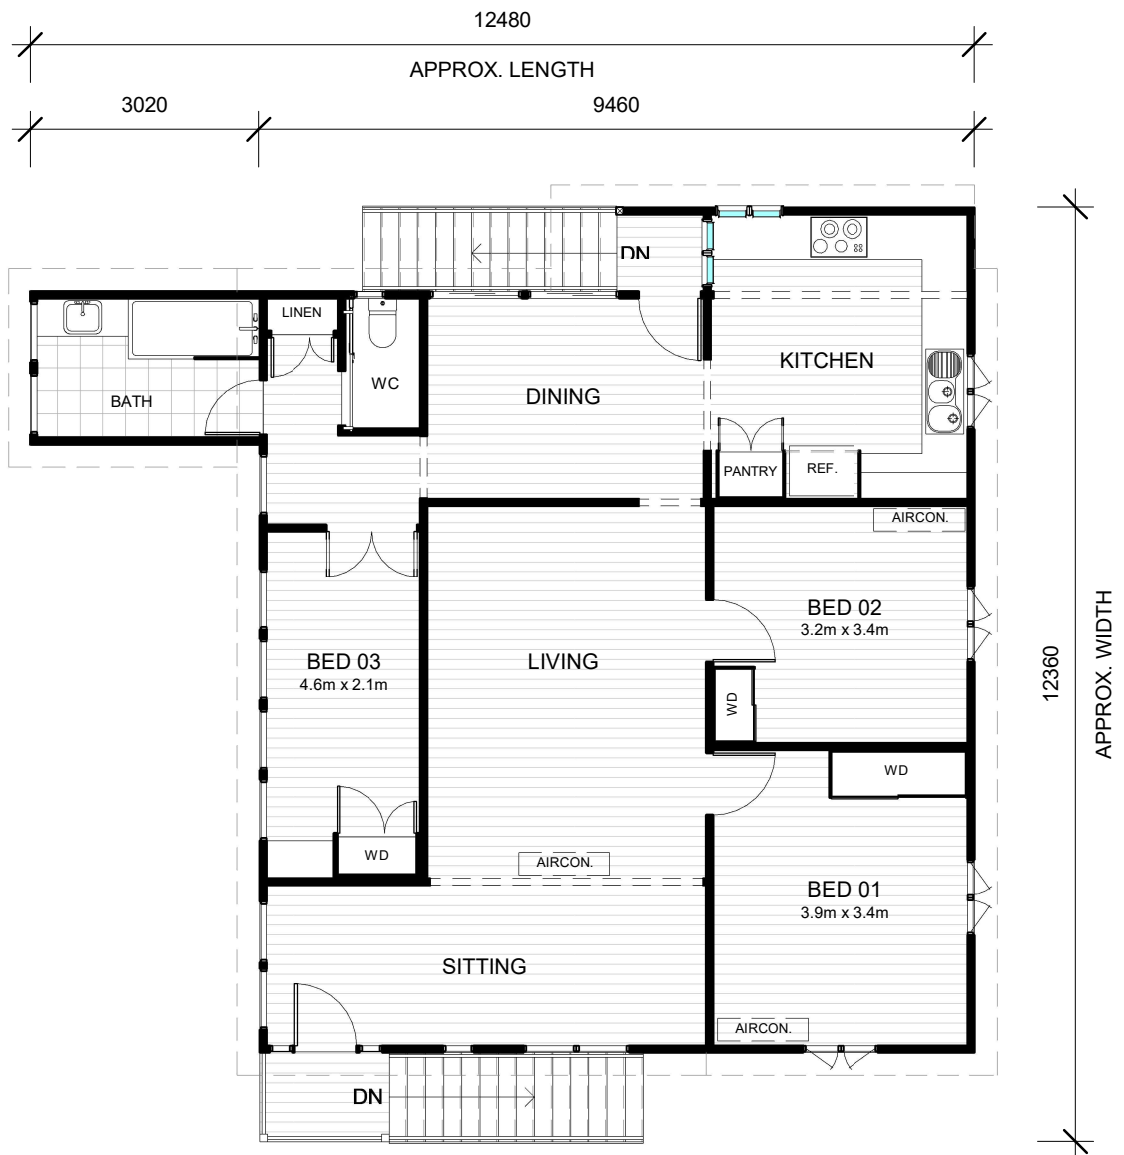

108.6m²
 3
 1
 1

3200 CEILING

ARTIST IMPRESSION ONLY ©MATT BRADLEY DESIGNS PTY LTD

AURORA

www.mattbradleydesigns.com.au - 04 8855 4020

www.queenslandhouseremovers.com.au - 07 5499 2160

INTERNAL AREA = 105.3m² EXTERNAL AREA = 3.3m² TOTAL AREA = 108.6m²

matt@mattbradleydesigns.com.au A4 - Scale

108.6m²
 3
 1
 1
 3200 CEILING

MARKETING PLAN

1 : 100

ARTIST IMPRESSION ONLY ©MATT BRADLEY DESIGNS PTY LTD

AURORA

www.queenslandhouseremovers.com.au - 07 5499 2160

INTERNAL AREA = 105.3m² EXTERNAL AREA = 3.3m²

TOTAL AREA = 108.6m²

www.mattbradleydesigns.com.au - 04 8855 4020

matt@mattbradleydesigns.com.au A4 - Scale 1 : 100