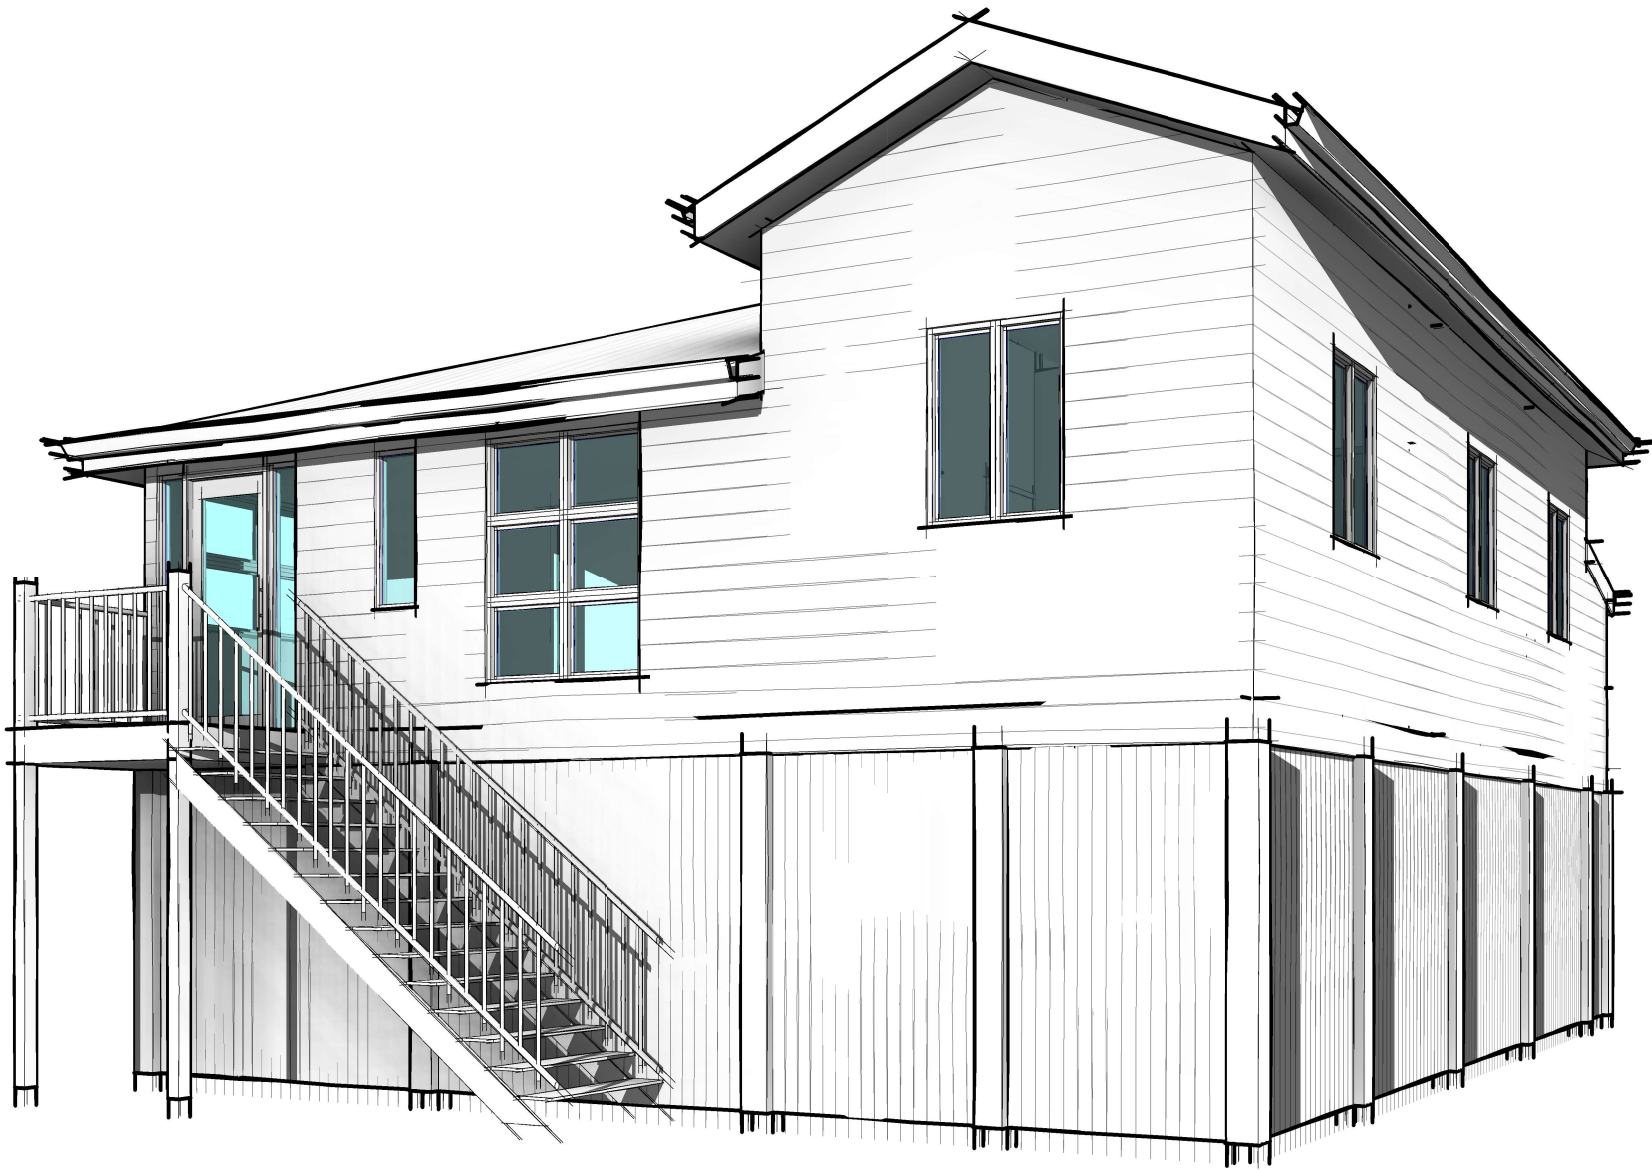

108.6m²
 3
 1
 1

3200 CEILING

ARTIST IMPRESSION ONLY ©MATT BRADLEY DESIGNS PTY LTD

AURORA

www.mattbradleydesigns.com.au - 04 8855 4020

www.queenslandhouseremovers.com.au - 07 5499 2160

INTERNAL AREA = 105.3m² EXTERNAL AREA = 3.3m² TOTAL AREA = 108.6m²

matt@mattbradleydesigns.com.au A4 - Scale

108.6m²
 3
 1
 1
 3200 CEILING

MARKETING PLAN

1 : 100

ARTIST IMPRESSION ONLY ©MATT BRADLEY DESIGNS PTY LTD

AURORA

www.queenslandhouseremovers.com.au - 07 5499 2160

INTERNAL AREA = 105.3m² EXTERNAL AREA = 3.3m²