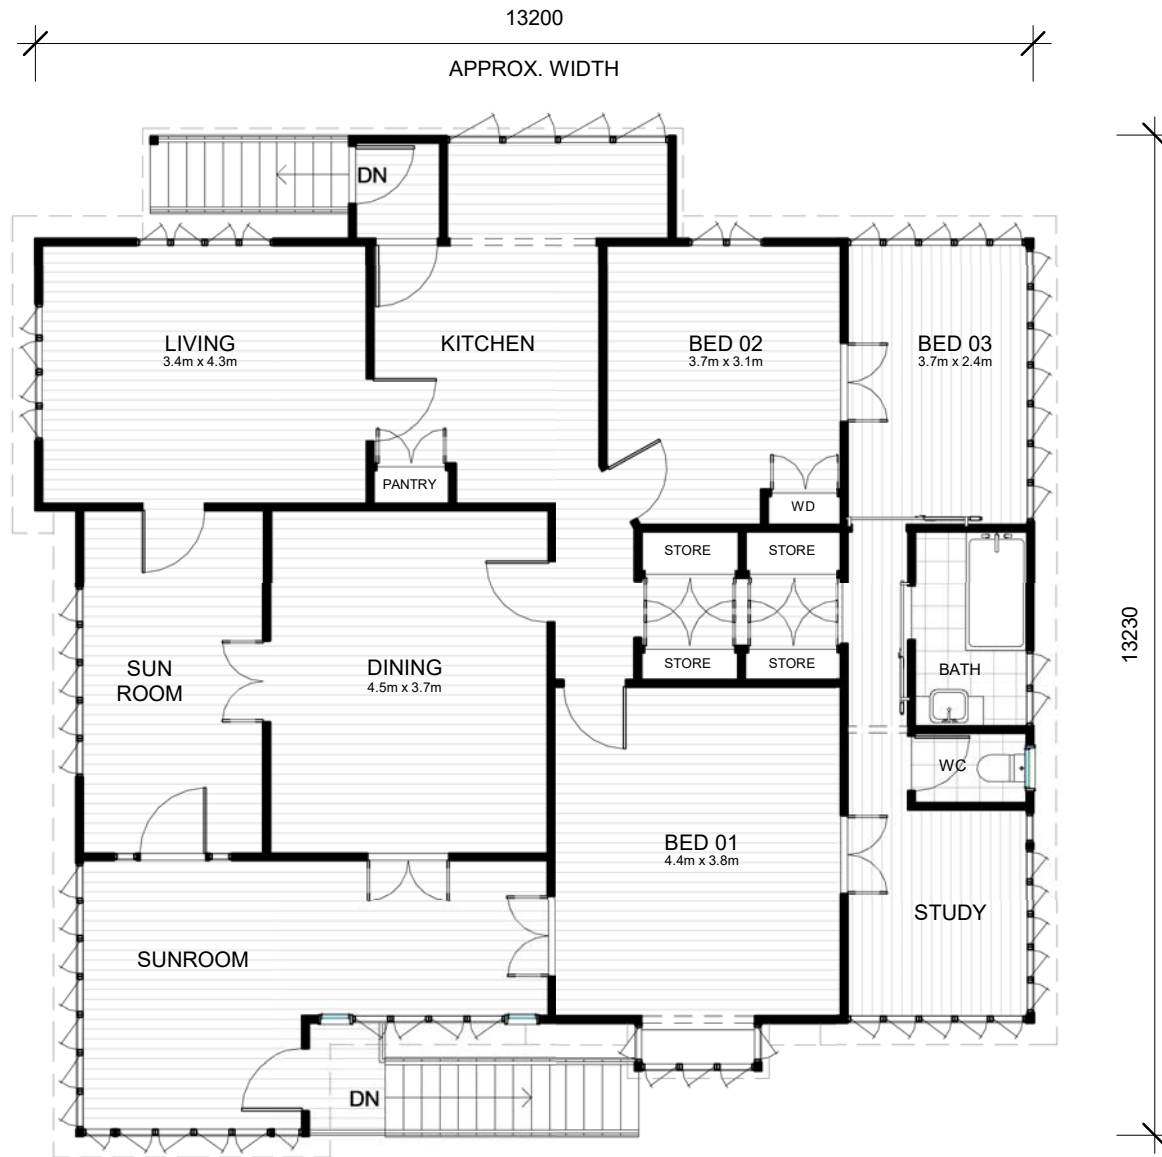

144.8m²
 3
 1
 4
 3200 CEILING

ARTIST IMPRESSION ONLY

SAGE

www.mattbradleydesigns.com.au - 04 8855 4020

www.queenslandhouseremovers.com.au - 07 5499 2160

INTERNAL AREA = 143.2m²

EXTERNAL AREA = 1.6m²

TOTAL AREA = 144.8m²

matt@mattbradleydesigns.com.au A4 - Scale

144.8m²
 3
 1
 4
 3200 CEILING

MARKETING PLAN

1 : 100

ARTIST IMPRESSION ONLY

SAGE

www.mattbradleydesigns.com.au - 04 8855 4020

www.queenslandhouseremovers.com.au - 07 5499 2160

INTERNAL AREA = 143.2m²

EXTERNAL AREA = 1.6m²

TOTAL AREA = 144.8m²

matt@mattbradleydesigns.com.au A4 - Scale 1 : 100