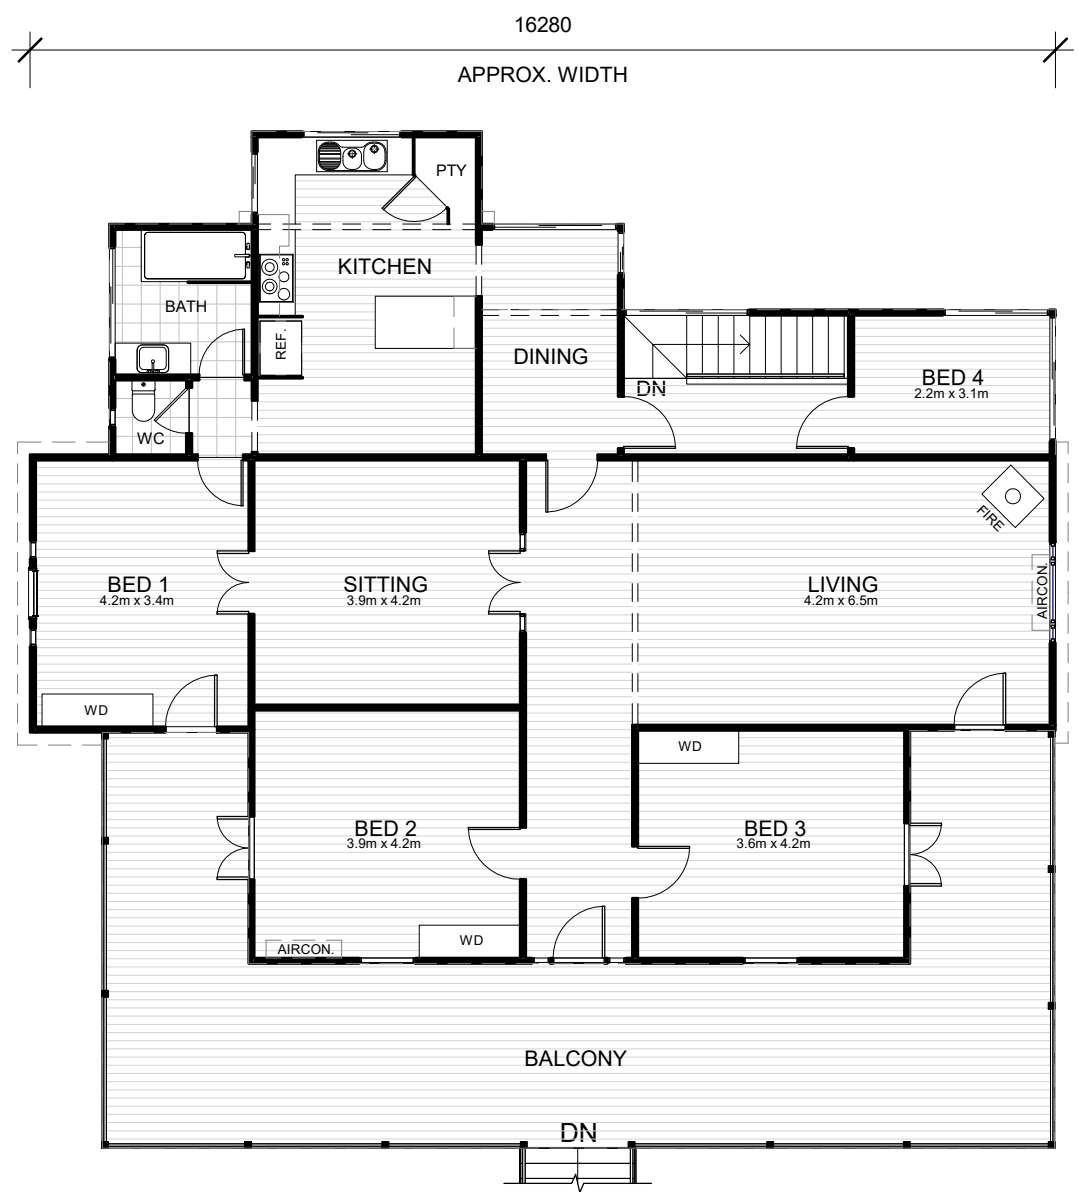

www.queenslandhouseremovers.com.au - 07 5499 2160

INTERNAL AREA = 161.2m²

EXTERNAL AREA = 61.3m²

TOTAL AREA = 222.5m²

matt@mattbradleydesigns.com.au A4 - Scale

222.5m²

 3350 CEILING

1 MARKETING PLAN
 1 : 120

ARTIST IMPRESSION ONLY

EDITH

www.mattbradleydesigns.com.au - 04 8855 4020

www.queenslandhouseremovers.com.au - 07 5499 2160

INTERNAL AREA = 161.2m² EXTERNAL AREA = 61.3m² TOTAL AREA = 222.5m²

matt@mattbradleydesigns.com.au A4 - Scale 1 : 120