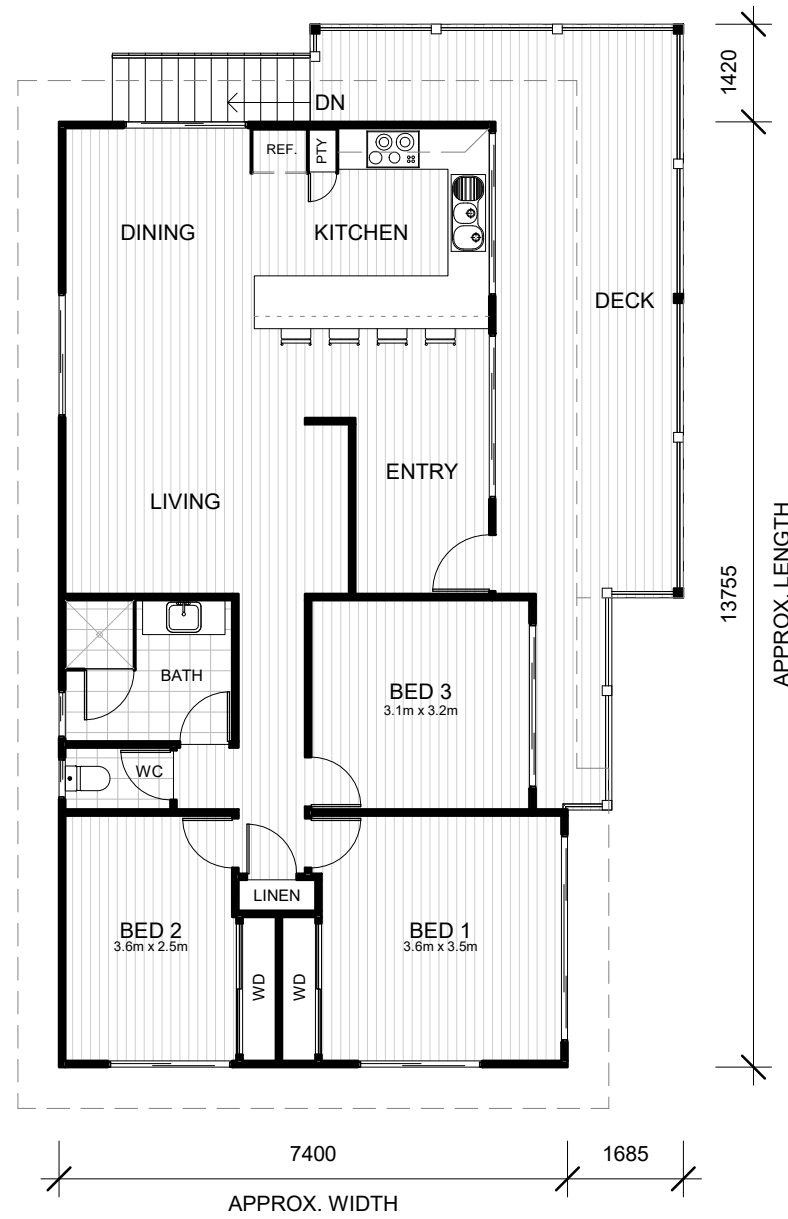

123.1m²

 3

 1

 1

CEILING 2400

ARTIST IMPRESSION ONLY

BLUEGUM

www.mattbradleydesigns.com.au - 04 8855 4020

www.queenslandhouseremovers.com.au - 07 5499 2160

INTERNAL AREA = 93.1m² EXTERNAL AREA = 30.0m² TOTAL AREA = 123.1m²

matt@mattbradleydesigns.com.au A4 - Scale

123.1m²
 3
 1
 1
 CEILING 2400

1 MARKETING PLAN
 1 : 110

ARTIST IMPRESSION ONLY

BLUEGUM

www.mattbradleydesigns.com.au - 04 8855 4020

www.queenslandhouseremovers.com.au - 07 5499 2160

INTERNAL AREA = 93.1m² EXTERNAL AREA = 30.0m² TOTAL AREA = 123.1m²

matt@mattbradleydesigns.com.au A4 - Scale 1 : 110