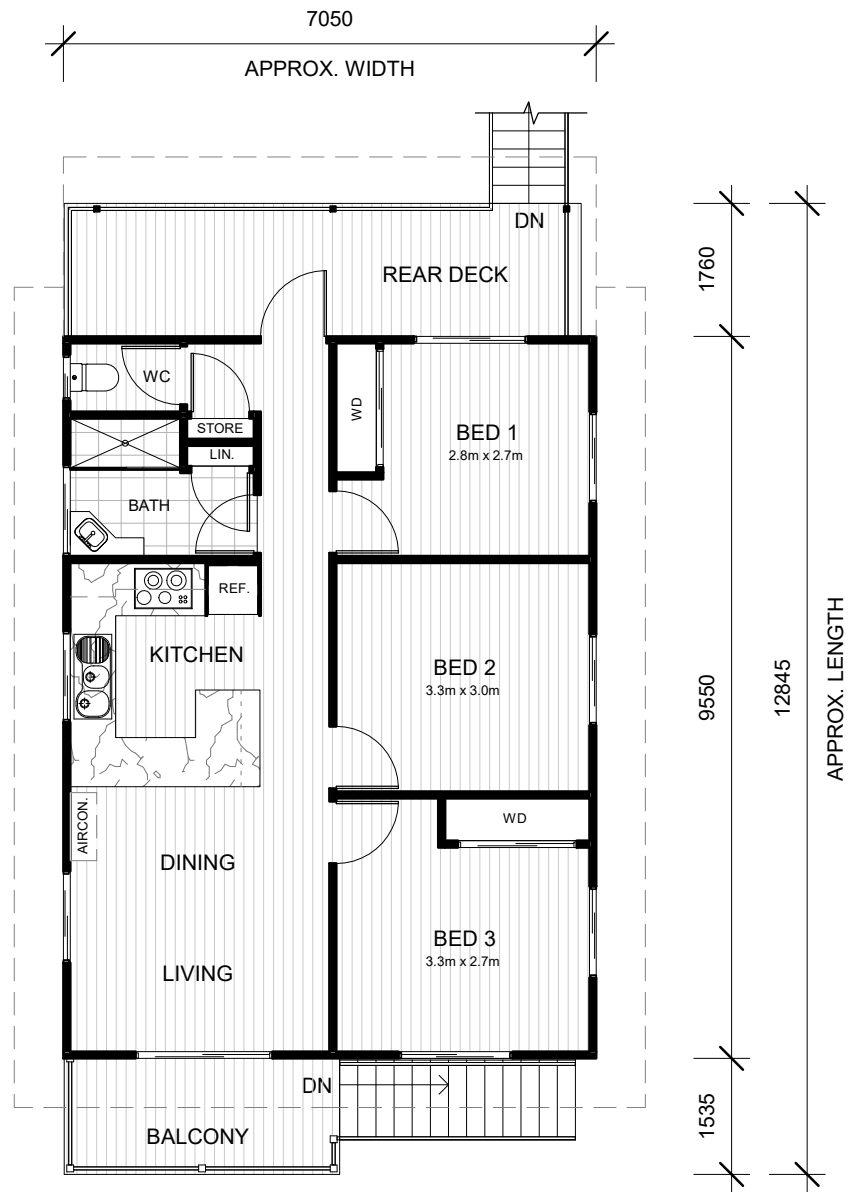

84.9m²

-  3
-  1
-  1

CEILING 2450

ARTIST IMPRESSION ONLY

BLOSSOM

www.mattbradleydesigns.com.au - 04 8855 4020

www.queenslandhouseremovers.com.au - 07 5499 2160

INTERNAL AREA = 67.3m²

EXTERNAL AREA = 17.6m²

TOTAL AREA = 84.9m²

matt@mattbradleydesigns.com.au A4 - Scale

84.9m²
 3
 1
 1
 CEILING 2450

1 **MARKETING PLAN**
 1 : 100

ARTIST IMPRESSION ONLY

BLOSSOM

www.mattbradleydesigns.com.au - 04 8855 4020

www.queenslandhouseremovers.com.au - 07 5499 2160

INTERNAL AREA = 67.3m²

EXTERNAL AREA = 17.6m²

TOTAL AREA = 84.9m²

matt@mattbradleydesigns.com.au A4 - Scale 1 : 100