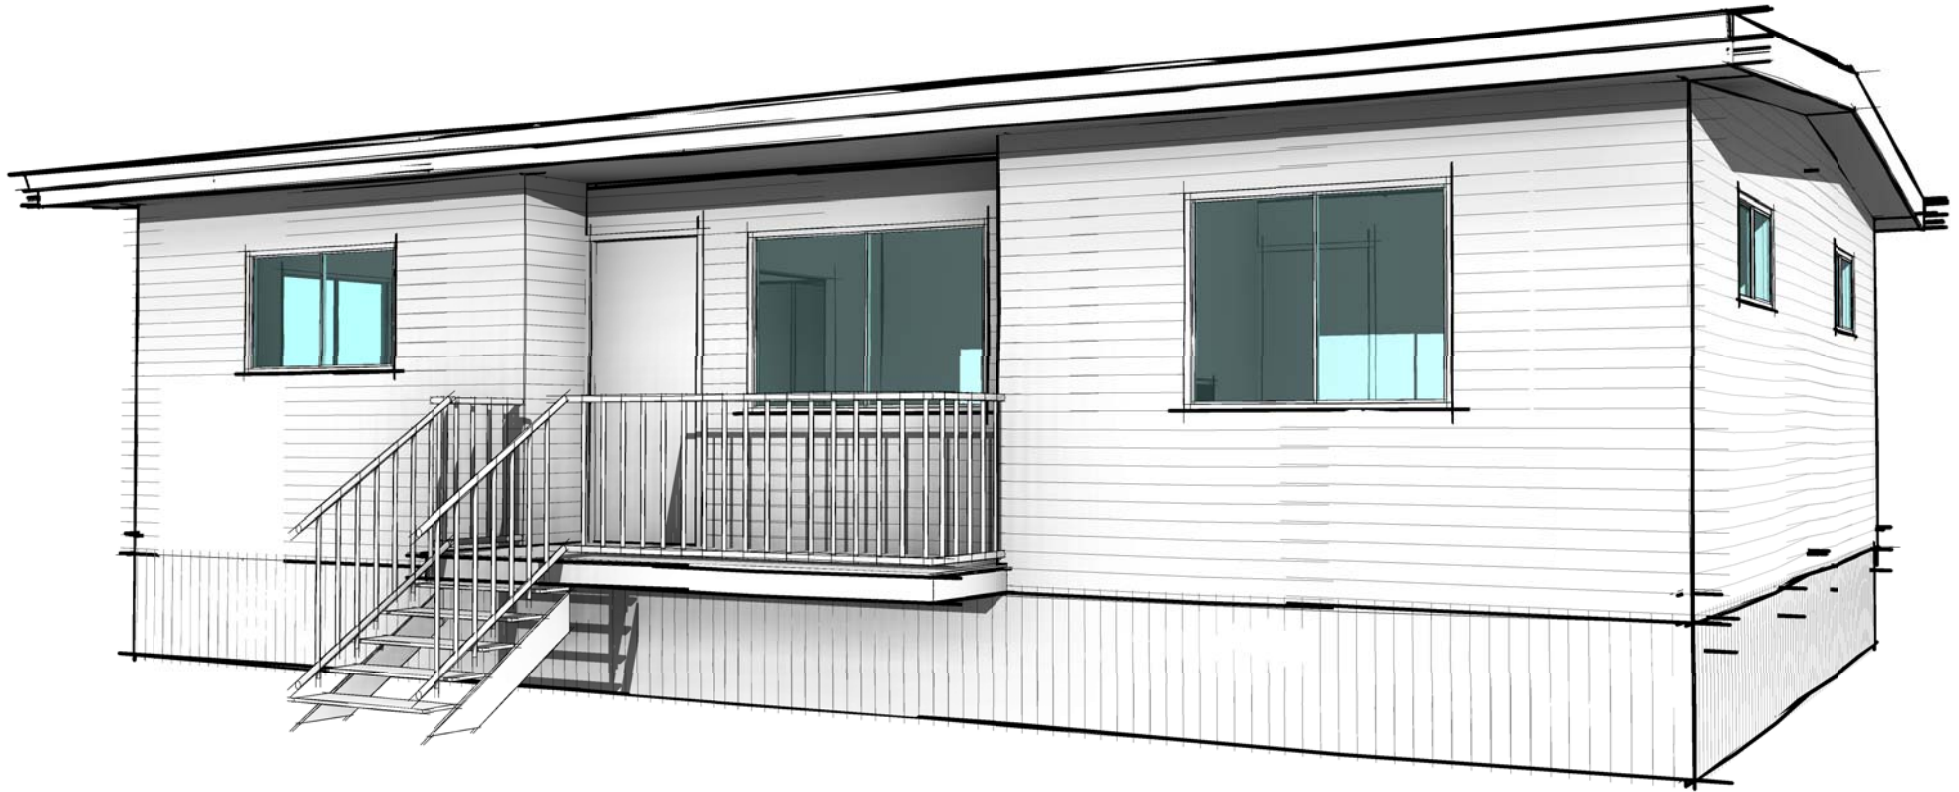

88.8m²

-  3
-  1
-  1

CEILING 2400

ARTIST IMPRESSION ONLY

WINNIE

www.mattbradleydesigns.com.au - 04 8855 4020

www.queenslandhouseremovers.com.au - 07 5499 2160

INTERNAL AREA = 83.5m²

EXTERNAL AREA = 5.3m²

TOTAL AREA = 88.8m²

matt@mattbradleydesigns.com.au A4 - Scale

88.8m²

-  3
-  1
-  1

CEILING 2400

1 MARKETING PLAN

1 : 100