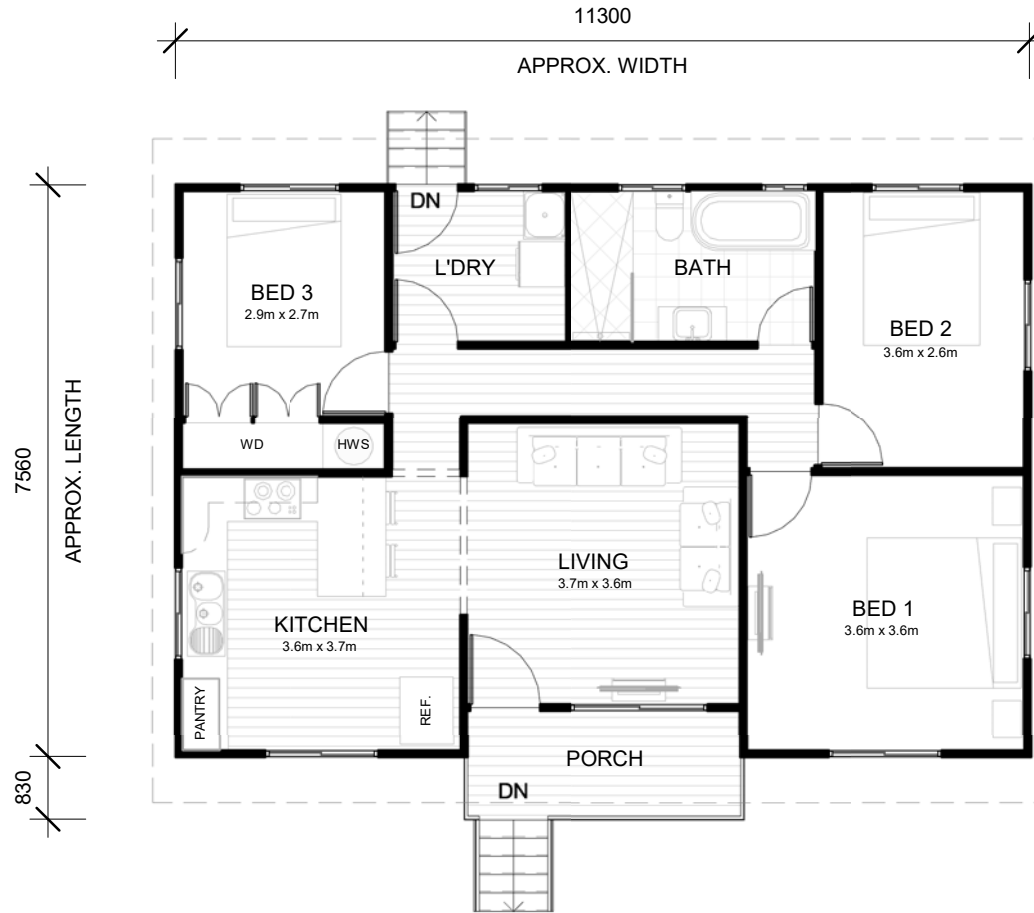

88.8m²

-  3
-  1
-  1

CEILING 2400

ARTIST IMPRESSION ONLY

WINNIE

www.mattbradleydesigns.com.au - 04 8855 4020

www.queenslandhouseremovers.com.au - 07 5499 2160

INTERNAL AREA = 83.5m²

EXTERNAL AREA = 5.3m²

TOTAL AREA = 88.8m²

matt@mattbradleydesigns.com.au A4 - Scale

88.8m²

-  3
-  1
-  1

CEILING 2400

1 MARKETING PLAN

1 : 100

ARTIST IMPRESSION ONLY

WINNIE

www.mattbradleydesigns.com.au - 04 8855 4020

www.queenslandhouseremovers.com.au - 07 5499 2160

INTERNAL AREA = 83.5m²

EXTERNAL AREA = 5.3m²

TOTAL AREA = 88.8m²

matt@mattbradleydesigns.com.au A4 - Scale 1 : 100